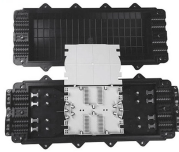

Good Brands for 4-Core Terminal Boxes

Good Brands for 4-Core Terminal Boxes

Crafted with sturdy metal, this wall-mountable box guarantees durability and reliability for your network connections. Featuring 1 inlet, 4 outlet, it facilitates seamless connectivity, ensuring smooth data ...

Enhance your network installations with our FTTH 4 Core Termination Box, ...

Premium-Line FTTH distribution box is aim designed for multi-purpose applications in FTTH projects. Read more here!

The 4-core optical fiber distribution box is used for the fusion splicing, splitting, wiring transmission and other functions of the optical transmission terminal. It can effectively terminate, protect and manage ...

Enhance your network installations with our FTTH 4 Core Termination Box, designed for customization. Opt for our OEM service to incorporate your company logo, or select our ODM service to develop ...

Discover a wide range of high-quality Fiber Optic Products, including termination boxes, splice enclosures, patch panels, and PLC splitters. Perfect for FTTH, telecom, and enterprise networks.

Streamline your electrical projects with reliable terminal box 4 core designed for easy installation and superior connectivity, ensuring optimal performance and safety.

Terminal box is a durable and easy-to-use low-profile connection device. It is suitable for all fiber optic and FTTH application. This box is for outdoor and indoor use. Made from rugged plastic. Termination ...