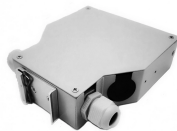

Good Brands for 4-Core Terminal Boxes

Good Brands for 4-Core Terminal Boxes

Crafted with sturdy metal, this wall-mountable box guarantees durability and reliability for your network connections. Featuring 1 inlet, 4 outlet, it facilitates seamless connectivity, ensuring smooth data ...

Enhance your network installations with our FTTH 4 Core Termination Box, ...

Premium-Line FTTH distribution box is aim designed for multi-purpose applications in FTTH projects. Read more here!

The 4-core optical fiber distribution box is used for the fusion splicing, splitting, wiring transmission and other functions of the optical transmission terminal. It can effectively terminate, protect and manage ...

Enhance your network installations with our FTTH 4 Core Termination Box, designed for customization. Opt for our OEM service to incorporate your company logo, or select our ODM service to develop ...

Discover a wide range of high-quality Fiber Optic Products, including termination boxes, splice enclosures, patch panels, and PLC splitters. Perfect for FTTH, telecom, and enterprise networks.

Streamline your electrical projects with reliable terminal box 4 core designed for easy installation and superior connectivity, ensuring optimal performance and safety.

Terminal box is a durable and easy-to-use low-profile connection device. It is suitable for all fiber optic and FTTH application. This box is for outdoor and indoor use. Made from rugged plastic. Termination ...