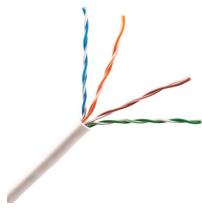

Glass fiber optical cable

Glass fiber optical cable

Glass fiber optical cable is the highest quality digital optical cable medium available, with a significantly higher acceptance angle than standard plastic fiber. To transmit light with the precision of this cable, ...

A fiber optic cable is made of thin strands of glass, each coated with a protective layer of plastic. The coating allows the signal to pass through without interference or loss of quality. Fiber optic cables ...

Our glass fiber optic cables are typically more durable than plastic fibers and are able to withstand higher temperatures.

Optical fibers are made of glass because of its exceptional optical properties, including high clarity and low attenuation. Glass fibers provide reliable and efficient light transmission, essential for critical ...

A glass fiber-optic cable consists of a bundle of glass fibers. Each individual glass fiber conducts light from the light source to the other end of the fiber by means of total reflection at a wavelength range ...