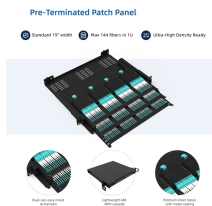

□Plug and Play□ Automatically detect and configure multiple APs for seamless roaming and centralized management; no configuration is required as APs are plug-and-play. Efficiently manage ...