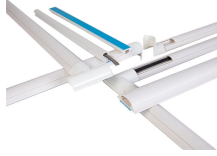

## Gigabit Optical Distribution Box Switch

The DXS-3400 Series switches feature a modular fan and power supply design for a high availability architecture. The hot-swappable design means that fans and power supplies can be replaced without ...