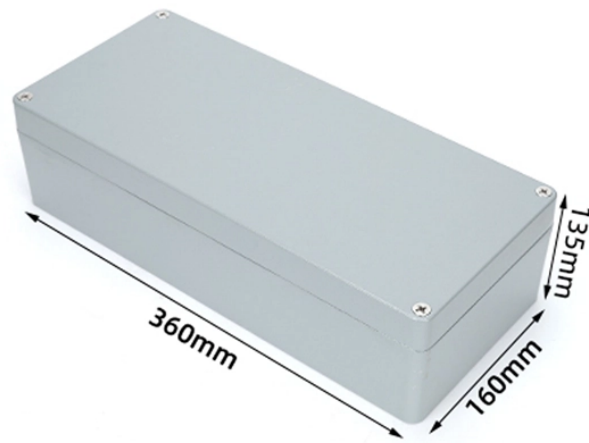

# Gigabit Optical Distribution Box Switch

## Gigabit Optical Distribution Box Switch

The DXS-3400 Series switches feature a modular fan and power supply design for a high availability architecture. The hot-swappable design means that fans and power supplies can be replaced without ...