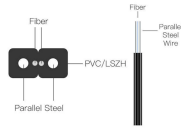

Translate ethernet lines into faster, long-distance fiber optic lines. Available with single mode or multimode fiber. Distance limits range from 550 meters to 40 kilometers. Power Supplies and ...

The LFC-1002-SFP is a Gigabit fiber media converter with two RJ45 ports to 100/1000Base-X SFP slot, supporting auto-negotiation, LFP, DIP switches for VLAN and Jumbo frames, and wall mounting for ...

We offer a wide selection of Fiber Media Converters (10/100, as well as Gigabit) that enable you to convert Ethernet network connection to a fiber network connection and vice versa.

Discover fiber switches designed for reliable network connectivity. Browse 10G, 2.5G, and gigabit options to expand your bandwidth.

The unit extends the maximum distance of any gigabit Ethernet signal up 1.2 miles (2.0 kilometers) using Multimode fiber optic cable. The unit is enclosed in a rugged steel housing.

The RLH Gigabit Ethernet media converter is a rugged, full featured media converter. It converts copper 10Base-T or 100/1000Base-T(X) Ethernet to fiber, and may be used to extend a copper Ethernet ...