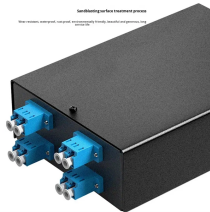

FS provides Fiber Drop Cables, free & fast delivery, expert tech support, outstanding warranties.

CommScope designs and manufactures a comprehensive line of fiber optic drop cables

A single-fiber drop cable suitable for aerial, duct, or direct-buried outdoor installations. Available with Corning's innovative FastAccess® technology, which makes opening the cable easier and faster.

Support the deployment of fiber optic cables with our toneable drop cable assembly. Its versatility helps you adapt to different installation scenarios and network requirements.

It is the physical link that delivers broadband, TV, and voice services directly to end-users. In most FTTH architectures — whether GPON (Gigabit Passive Optical Network), XGS-PON ...