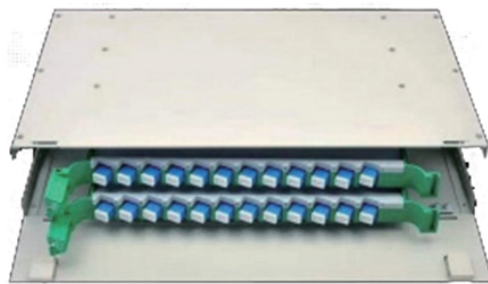

## Germany pluggable optical module 25G

FS 25G SFP28 optical transceiver solutions offer a wide variety of high-density and low-power connectivity options for 25 Gigabit Ethernet, telecom, and data center.

This module can transmit data up to a maximum of 25 gigabits and can be easily installed even in limited installation spaces due to its compact design. By enabling bidirectional transmission over a single ...