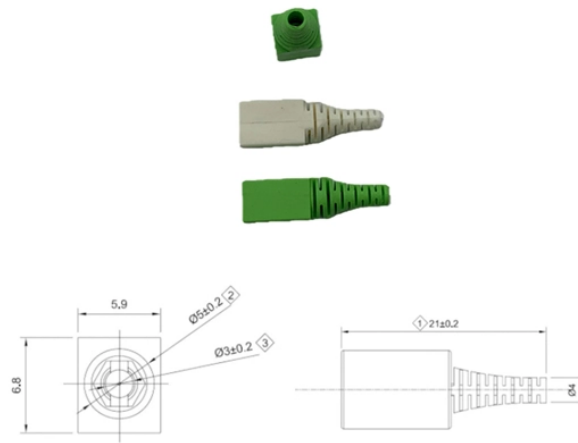

Germany 800G Optical Module SFP Overseas Warehouse