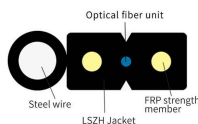

German optical cable OS2

German optical cable OS2

The multimode fiber cable is prefixed with "OM" and the Single-mode fiber cable is prefixed with "OS". In ISO/IEC 11801 and EIA/TIA standards five types of Multimode - OM1, OM2, ...

Entdecken Sie die wichtigsten Unterschiede zwischen OS1- und OS2-Singlemode-Fasern und OM3-, OM4- und OM5-Multimode-Kabeln. Erfahren Sie, wie Sie den richtigen Fasertyp für Ihr ...

low macro bend-insensitive fibre is in access networks.. The low macro bend -insensitive fibre, offers reduced bending radii for many cables types ; The fibre fulfils the new ITU G.657 A1 ...

Our FOPD Series Duplex Patch Cables are highly flexible and ideal for patching over short distances of up to 20 m - in breakouts, as equipment connection cables, or in structured building cabling in the ...