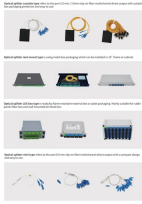

The range extends from strip galvanized to hot-dip galvanized steel and stainless steel. Different dimensions with corresponding hole patterns as well as various support loads from light to very ...

Find and discover Cable Tray manufacturers and suppliers for all products in Germany, featuring details on their shipment activities, trade volumes, trading partners, and more. View all cable tray buyers ...