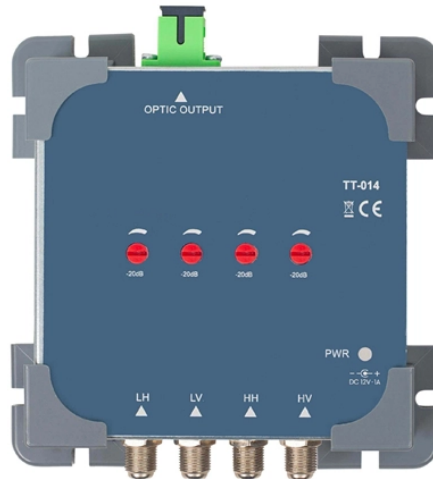

German cable tray support manufacturer

German cable tray support manufacturer

Steel, aluminium, PVC and GRP cable support systems and a full range of accessories – the extensive Niedax Group portfolio has the right solution for you.