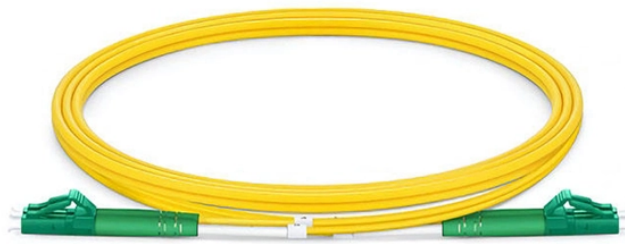

Galvanized cable tray manufacturer purchase price

Galvanized cable tray manufacturer purchase price

Shop high-quality galvanized steel cable trays for reliable electrical wiring. Durable, customizable, and suitable for indoor and outdoor use. Bulk orders welcome.

Our headquartered in Shanghai. Our factory is located in Yangzhong, the hometown of cable trays in China, which can give full play to its huge industrial advantages to achieve fine cost control.

Heavy duty cable trays and cable ladders are manufactured from pre-galvanized, electro-galvanized, or hot-dipped galvanized sheet metal, designed to meet ideal environmental working conditions for ...

Need durable cable management? Our galvanized steel wire mesh cable trays offer corrosion resistance and custom sizing. Perfect for construction and industrial projects. Click to compare suppliers and ...