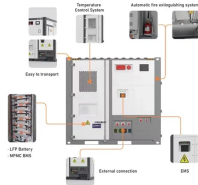

GIL Automations is a professional and honest manufacturer of cable trays, aiming to provide quality products with most competitive prices and solve customers' problems. We are striving to gain our ...

Choose from our selection of cable trays, including over 850 products in a wide range of styles and sizes. Same and Next Day Delivery.