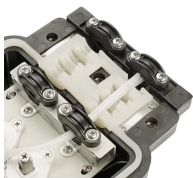

## Galvanized cable tray clip sleeve

Cable Tray Ground Clamp, 6 AWG - 250 MCM, Aluminum With Tin Plating, Stainless Steel Hardware, Suitable for Outdoor Applications With Flange In/Out Cable Tray Design

Cable Tray Clamps Used for bonding galvanized steel or aluminum cable trays to the grounding electrode system.

This cover clip is designed to fasten the Electray covers (flange-out) shown in this section. Each clip is mill-galvanized steel and furnished with a thumb screw to facilitate inverted installation on flanged ...

TechLine Mfg. Hold Down Clamps are available in aluminum or hot dipped galvanized. Hold down clamps are used to anchor Snap Trap or other cable tray to a structural element.

These special heavy duty tray hold down cable tray clamps and expansion guides are ideal for fastening tray to C-Channels and beams, such as those found on bridges.

Under Desk Cable Management Tray No Drill, Metal Mesh Cable Management Under Desk with Clamp Mount, 2 Hole Cable Tray with Wire Management and Cord Organizer for Home Office Standing Desk

Wall sleeves are designed to facilitate cable tray transitions between rooms or into and out of buildings.