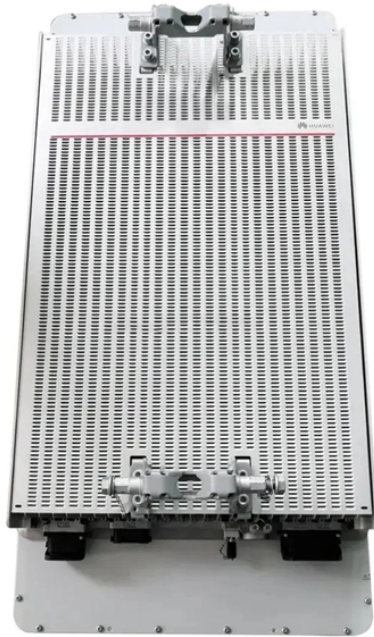

## Galvanized Fireproof Ladder-Type Cable Tray Factory

## Galvanized Fireproof Ladder-Type Cable Tray Factory

Our cable tray ladders are manufactured with superior ...

Shipping fee and delivery date to be negotiated. Chat with supplier now for more details.

The hot dipped galvanized cable ladder is a reliable and robust solution for cable management. Its corrosion resistance, durability, and customizable options make it suitable for a wide range of ...

Our cable tray ladders are manufactured with superior manufacturing processes and are supplied in multiple sizes and finishes such as hot dip galvanized and GI coatings. Complete solutions—from ...

Two hot dip galvanized steel C-Channel profile side rails with transverse ladder rungs; provides the most rigid ladder tray system. Ideal for high vibration environments. C-Channel Swage Ladder trays are ...