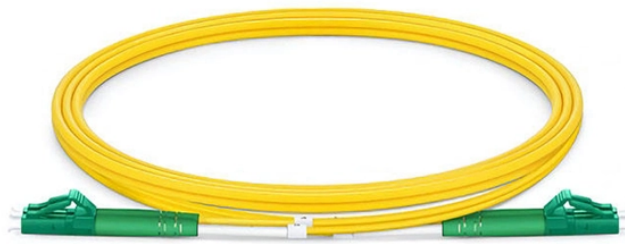

Gabon Stainless Steel Cable Tray Support Arm Fabrication

Gabon Stainless Steel Cable Tray Support Arm Fabrication

The document outlines procedures for cable tray fabrication and installation for the HA MBD project. It includes sections on scope of work, reference documents, required materials and equipment, safety ...

In order to maintain the quality of the stainless steel, the following chart illustrates the importance of rinsing stainless steel products when they have just been contact with acids or chlorides.

The purpose of this article is to define the sequence and methodology for the installation of electrical cable trays, cable trunking, cable raceways and boxes, junction and pull boxes.

Stainless Steel: Straight section and fitting side rails and rungs shall be made of AISI Type 304 or Type 316 stainless steel. Transverse members (rungs) shall be welded to the side rails with Type 316 ...

fabricated from corrosion-resistant steel, stainless steel and aluminium alloys along with corrosion resistant finishes, including zinc, PVC, epoxy and special paints.

The channel type trays are manufactured in various widths & heights of aluminum or hot dipped galvanized carbon steel, pre-galvanized carbon steel, Stainless steel 304 and 316L, with ventilated ...