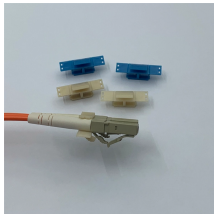

Welcome to Conex Box, your trusted destination for high-quality containers for sale in Gabon. We specialize in providing durable, reliable, and versatile shipping containers that meet the needs of ...