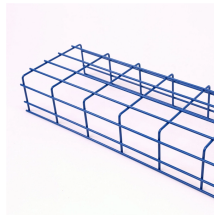

Gabon Double-Door Distribution Box

Gabon Double-Door Distribution Box

Whether you need extra storage, portable office space, or shipping solutions, our 20ft Double End Door Shipping Container units are built to meet high standards of safety and efficiency. We serve both ...

Looking for high-quality 20ft Double End Door Shipping Container in Gabon? Conex Box is your trusted source for premium 20ft containers for sale, offering durable, versatile, and secure solutions for a ...

Distribution Box - Double Door SPECIFICATIONS
Type - Wall mounting surface type
Material - Electro Galvanized steel 1.2mm, 1.5mm, 2.0mm
Body - Folded and seam welded. Four 9mm diameter holes ...

Explore RR Kabel's double door distribution board with side channel, featuring IP42 protection, insulated copper busbars, and detachable gland plates.