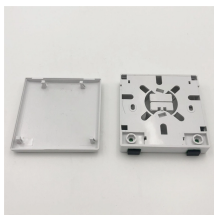

The 20FT Double End Door Shipping Container is a practical and efficient container solution designed for easy access from both ends. Supplied by Cargo Steel Box in Gabon, this container is ideal for ...