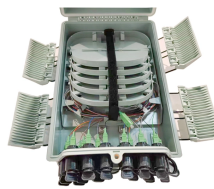

Gabon Double-Door Distribution Box

Gabon Double-Door Distribution Box

Whether you need extra storage, portable office space, or shipping solutions, our 20ft Double End Door Shipping Container units are built to meet high standards of safety and efficiency. We serve both ...

Distribution Box - Double Door SPECIFICATIONS
Type - Wall mounting surface type
Material - Electro Galvanized steel 1.2mm, 1.5mm, 2.0mm
Body - Folded and seam welded. Four 9mm diameter holes ...

Explore RR Kabel's double door distribution board with side channel, featuring IP42 protection, insulated copper busbars, and detachable gland plates.