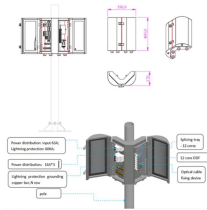

Get Fast Service & Low Prices on 1630-1-6 Omnitron Systems Technology miConverter S/GXT 10/100/1000 RJ45 to 1000 Fiber SM/SC/SF Tx1310/Rx1550/20km USB and Much More at ...