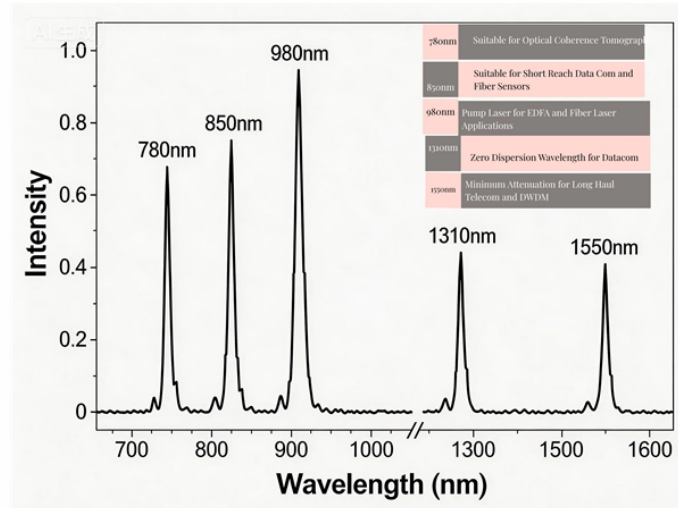

## Function of Fiber Optic Patch Cord Devices

## Function of Fiber Optic Patch Cord Devices

Optical patch cords, also known as fiber optic jumpers, are indispensable in linking optical devices and ensuring efficient data transmission. They come in various types, each tailored ...