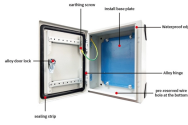

Home distribution boxes typically handle single-phase power supplies and contain 6 to 24 circuits. They include standard circuit breakers for lighting, outlets, and major appliances like water ...