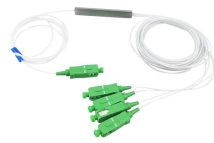

French electrical distribution box model specifications

French electrical distribution box model specifications

TH35x7,5 symmetrical rail in enclosures with one row of modules and a compact frame in enclosures with two or more rows of modules. They are supplied assembled in all references.

Notre gamme complète pour la distribution d'énergie basse tension et la technique d'installation électrique couvre toutes les exigences, du tableau de distribution à la prise de courant.

To meet all specifications (practices, speed of implementation, ease of maintenance, continuity of service, etc.), Legrand offers three types of solutions: "Standard" distribution, "Optimised" distribution ...

MARECHAL® junction, branch, and distribution boxes: reliable and secure solutions to optimize your professional electrical installations.

Surface-mounted ABS plastic distribution box, for 8/12 modules in line. The distribution box allows the mounting of standard 18mm wide modules.

If you have a specific need or a network with precise technical requirements, Labérine Énergie can configure this Marechal box from A to Z, at your request. We can add more sockets and plugs, add ...

Box are supplied with a DIN rail and without drilled holes as a standard. Please contact us for your specific configurations. 120x120x91, up to two drilled holes per side (M32 max.) 160x160x91, up to ...