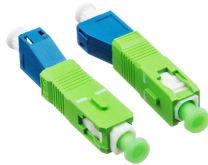

French electrical distribution box model specifications

French electrical distribution box model specifications

TH35x7,5 symmetrical rail in enclosures with one row of modules and a compact frame in enclosures with two or more rows of modules. They are supplied assembled in all references.

Notre gamme complète pour la distribution d'énergie basse tension et la technique d'installation électrique couvre toutes les exigences, du tableau de distribution à la prise de courant.

To meet all specifications (practices, speed of implementation, ease of maintenance, continuity of service, etc.), Legrand offers three types of solutions: "Standard" distribution, "Optimised" distribution ...

MARECHAL® junction, branch, and distribution boxes: reliable and secure solutions to optimize your professional electrical installations.

Surface-mounted ABS plastic distribution box, for 8/12 modules in line. The distribution box allows the mounting of standard 18mm wide modules.

If you have a specific need or a network with precise technical requirements, Labérine Énergie can configure this Marechal box from A to Z, at your request. We can add more sockets and plugs, add ...

Box are supplied with a DIN rail and without drilled holes as a standard. Please contact us for your specific configurations. 120x120x91, up to two drilled holes per side (M32 max.) 160x160x91, up to ...