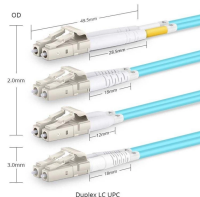

Topstar is a leading optical modules manufacturer and optical solutions provider. We are dedicated to helping you build, connect, protect and optimize your network.