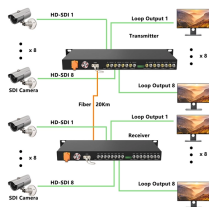

Operating and using optical modules correctly may require some technical knowledge, and the manufacturer should offer resources such as user manuals, online tutorials, and customer support to ...