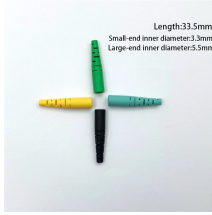

Our desktop rack unit is available in 4U-9U front mounts and 12U-15U top mounts combining into 9 total configurations. The open frame rack desktop rack mounts 19" rack-mount equipment and holds 50 ...

4U rackmount chassis is a cost-effective computer chassis featuring a complete line of backplanes, power and storage device options. 4U rackmount chassis are perfect for storage-dense applications, ...