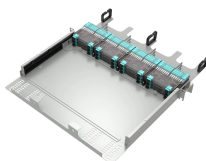

Altronix NetWaySP4PX provides four (4) 1Gb SFP ports and four (4) power outputs (480W ...