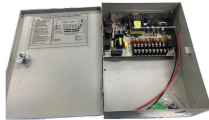

The PPFTB-104A-SCA comes with 4 Simplex SC/APC Coupler Ports installed ...

The 4 port fiber termination box is designed to connect optical fiber cable with pigtail in FTTH/FTTB/FTTD application. The small and lightweight fiber wall socket is ideal for mini network ...

Contact Us

For more information, pricing, or custom network solutions, please contact us:

Website: <https://www.hashherbcafe.co.za>

Email: hello@hashherbcafe.co.za

Phone: +27 63 814 7295

Address: 15 Galaxy Road, Linbro Business Park, Johannesburg, 2065, South Africa

This document is for informational purposes only. Specifications subject to change without notice.