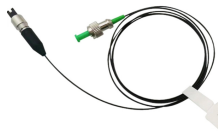

## Four-core outdoor fiber optic cable model

This 4-core fiber optic cable is optimized for outdoor field deployments and training scenarios, offering excellent mechanical strength through its armored design.

DME PROLINK's 4-Core Outdoor Drop Fiber cable is designed and manufactured to the highest standards. Available as Single-mode (G.657A2 compliant), it provides the bend-insensitivity and ...

Outdoor 4 Core Multimode Fiber Optic Cable, Find Details and Price about Optical Cable Fiber Optic Cable from Outdoor 4 Core Multimode Fiber Optic Cable - Shenzhen Necero Optical Fiber And ...

Ideal for both indoor and outdoor applications. Can be installed overhead, buried directly in the ground, or routed through conduits. 4 Core Armored Fiber LC: Combination of Metal Steel Armor and Glass ...

Most of the fiber optic drop cables are single-core and double-core structures, and can also be made into a four-core structure and above. The cross-section is an eight-shaped structure.

4 core armoured fiber optic cable at low prices starting at \$2.04 per unit. Suitable for FTTH outdoor use, available in bulk with minimum order of 10 units. Wholesale deals for resale and distribution.