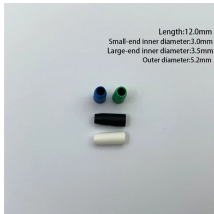

Discover WILLELE's full selection of copper busbars designed for clean, efficient, and standardized power connections. Each model ensures precise fit, consistent conductivity, and simple integration ...