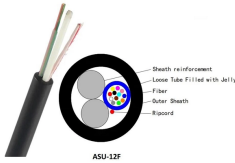

Flat-mounted distribution box copper busbar

Flat-mounted distribution box copper busbar

nVent ERIFLEX offers a variety of busbar accessories, including cabling sleeves, busbar clamps and connectors, and supports.

Find reliable copper bus bars for electrical connectivity and power distribution. Choose from various sizes, materials, and configurations to suit your needs.

Discover WILLELE's full selection of copper busbars designed for clean, efficient, and standardized power connections. Each model ensures precise fit, consistent conductivity, and simple integration ...

In electric power distribution, Copper Flats is a pure copper flats or bar, typically housed inside switchgear, panel boards, and busway enclosures for local high current power distribution.

Explore Burndy's range of copper bus bars, perfect for creating common ground points and facilitating power applications. These grounding bus bars are highly customizable, featuring a variety of hole ...

RiLineX busbar system up to 800 A 3-pole, tool-free mounting, short circuit-resistant up to 65 kA, fully contact hazard-protected and with standard flat copper bars for global use.

Copper busbars are used in electric power distribution, inside switchgear, panel boards and busway enclosures for power distribution. They can also connect power equipment at electrical switchyards ...