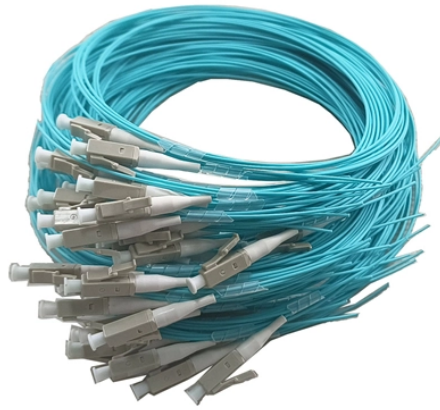

Flat-mounted distribution box copper busbar

Flat-mounted distribution box copper busbar

nVent ERIFLEX offers a variety of busbar accessories, including cabling sleeves, busbar clamps and connectors, and supports.

Find reliable copper bus bars for electrical connectivity and power distribution. Choose from various sizes, materials, and configurations to suit your needs.

Discover WILLELE's full selection of copper busbars designed for clean, efficient, and standardized power connections. Each model ensures precise fit, consistent conductivity, and simple integration ...

In electric power distribution, Copper Flats is a pure copper flats or bar, typically housed inside switchgear, panel boards, and busway enclosures for local high current power distribution.

Explore Burndy's range of copper bus bars, perfect for creating common ground points and facilitating power applications. These grounding bus bars are highly customizable, featuring a variety of hole ...

RiLineX busbar system up to 800 A 3-pole, tool-free mounting, short circuit-resistant up to 65 kA, fully contact hazard-protected and with standard flat copper bars for global use.

Copper busbars are used in electric power distribution, inside switchgear, panel boards and busway enclosures for power distribution. They can also connect power equipment at electrical switchyards ...