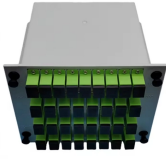

Five-wire three-level distribution box

Five-wire three-level distribution box

This robust and reliable Portable Power Distribution Unit (PDU) by worksite lighting is designed to deliver 40A, 120/208V AC across three phases. Its solid rubber, non-conductive enclosure ensures ...

The three-phase five-wire system includes three phase wires (A, B, C wires), neutral wire (N wire), and ground wire (PE wire) of three-phase electricity. The neutral wire (N wire) is the neutral ...

These boxes, sometimes called spider boxes, let you connect many things to one power source. They help send power to lights, sound systems, food trucks, and ...

This Generac Portable Power Distribution Box breaks 400 Amp, 3-phase, 4-pole, 5-wire power into four sets of 100 Amp, 3-phase, 4-pole, 5-wire overcurrent protected circuits to power shelters, live events ...

The three phase five wire system is a type of electrical power distribution system that is used to provide three-phase electric power. It is suitable for use in large commercial and industrial ...

The Powersafe Power Distribution Box is an electrical connection point for single pole connectors on three phase electric power up to 800 amps. The Powersafe Box has a sequential mating locking ...