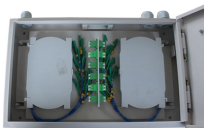

When you join Alex Fitness as a member, you'll be able to enjoy a clean, modern fitness facility, right in the heart of San Francisco. ALEX FITNESS means attractive prices, cutting-edge workout ...