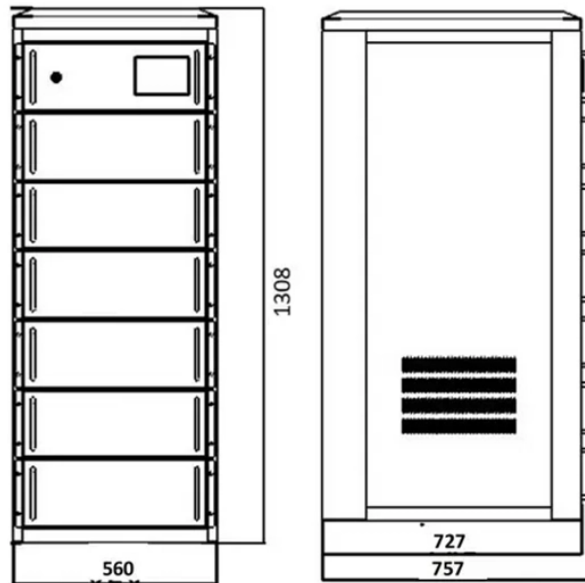

Fiji Perforated Cable Tray