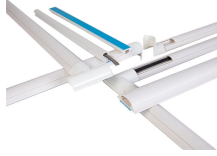

Fiji Perforated Cable Tray

Fiji Perforated Cable Tray

We offer Cable Tray in Fiji in different specifications at competitive market prices. Our range is customized and passes stringent quality tests, before reaching the market.

Coupler Plate Used to join two cable trays in a straight line, ensuring proper alignment and structural continuity.

Being one of the trusted Galvanized Cable Tray Exporters and Suppliers in Fiji, we promise you the timely delivery and after-sale support. Drop us your requirements and speak with our experts to have ...

We are a one-stop shop for top-notch Electrical Cable Tray in Fiji. Our cable trays are manufactured from robust materials and rigorously tested to ensure they can withstand even the most demanding ...

Whether you want Galvanized Cable Tray, Ladder Cable Tray, Perforated Cable tray, and Race Ways, we have all of them under a roof. So rely on us for the best quality Cable-Tray In Fiji.

We offer Perforated Cable Tray in Fiji in different specifications at competitive market prices. Our range is customized and passes stringent quality tests, before reaching the market.