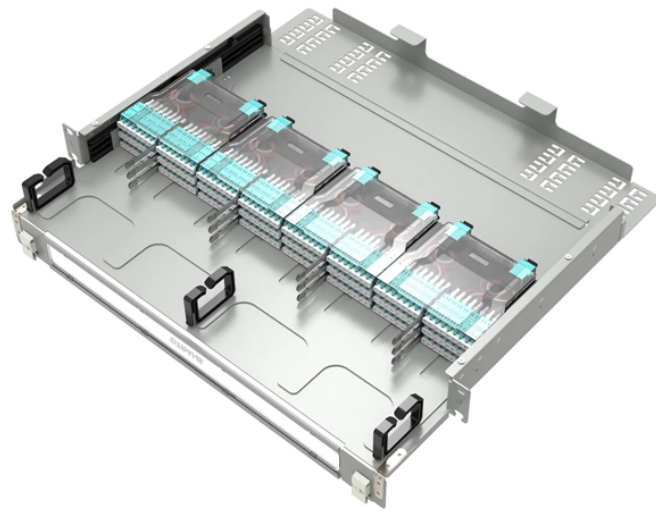

Fiji Micro-module Data Center Production Line

Fiji Micro-module Data Center Production Line

Google is set to build a FJ\$200 million (US\$89.4m) data center in Fiji. In a recent video with Vijay Narayan, deputy Prime Minister Manoa Kamikamica said Google ...

We can help you to plan, design, build, support and manage a datacentre that meets your most significant challenges. Provides complete IT and E-Business Solutions to businesses in Fiji and the ...

Terra Innovatum plans to leverage cutting-edge nuclear technology through the SOLO™ Micro-Modular Reactor (SMR™) to provide efficient, safe, and environmentally conscious energy.

The paper focuses on sizing hybrid microgrids comprising solar panels and wind turbines as the primary power source for hydrogen production while considering both off-grid and grid ...

Huawei FusionModule500 is a compact small data center solution for branch offices, integrating UPS, cooling & power systems to enable efficient, high-performance operations.