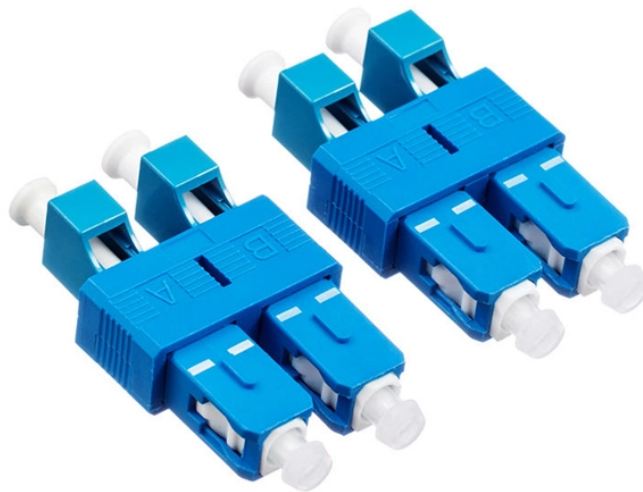

### Overview

ROOFING & PROFILES (FIJI) PTE LTD. We manufacture and assemble purpose built switchboards for both commercial and industrial applications. Again we continue to meet the needs of electrical contractors, design consultants, specify and end users with our developing product range. There are 115 Manufacturers in Fiji as of April, 2026. \*\*\*\* Star Hospitality. Unique, innovative, versatile enclosure made of ABS or polycarbonate UL 94 V0 • Patented, innovative, hinged quick-release catch technology without screws: open with a screwdriver, close by hand • More than 25 sizes and 150 standard. such as mechanical engineering, for example, as classical. We at, INDO SMC PVT LTD - Design, Manufacture, and supply high-performance arrays of SMC, FRP/GRP, and Composite Products that are known for their durability, low maintenance, ease of. Enclosure Box, Meter Box, Junction Box, Distribution Box, FRP Grating, SMC Compound. Enclosure Box, Meter. Machine equipments is a Power Distribution Equipment Manufacturers in Fiji, Power Distribution Equipment Fiji, Power Distribution Equipment Suppliers Fiji and Exporters in Fiji for Power Distribution Equipment. You can contact us by email at sales@machineequipments.

The modular distribution box OMP 19 " 3U Q-Fiber consists of a chassis (rack mount box) and blade modules used for the organization of fibre optic cables. The box is designed to accommodate up to ...

Today, Electomech PTE Limited is recognized as a trusted manufacturer of high-quality piping products, known for their durability and compliance with infrastructure standards across Fiji and the Pacific.