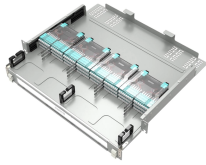

Fiberglass trays from Mexico Company

Company profiles and product examples of selected competitors, along with market share estimates of some of the selected leaders for the year 2024, are provided.