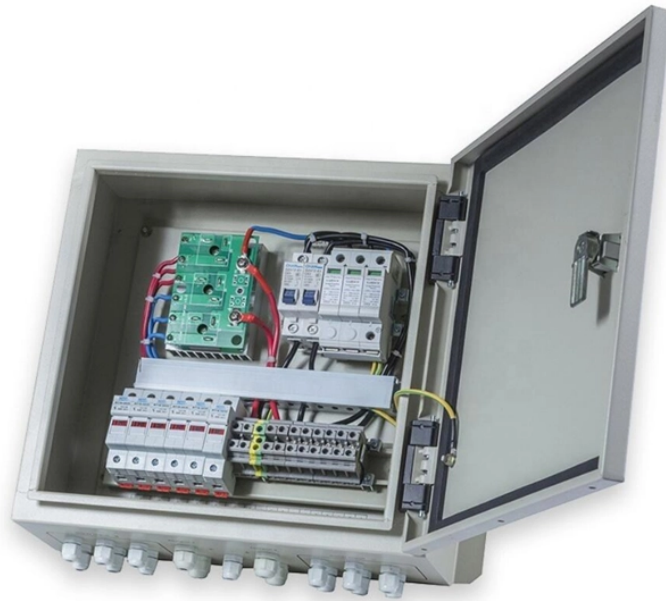

Fiberglass ladder-type cable tray diagram

Fiberglass ladder-type cable tray diagram

When fitting cable trays and their accessories, the products are cut on site to create changes of direction, adjust sections, etc. Damage can also occur during handling; as a result, both the ...

Learn fiberglass cable tray types and specs. Compare trough, tray, ladder and epoxy composite systems to choose the right cable support for industrial projects.

Enduro manufactures FRP/GRP products which include pipe, tanks and vessels, roofing and siding panels, ladder tray for cable management, tank cover systems, baffle and partition walls for water ...

Cable tray length is selected based on the load to be supported, the distance between the supports (also referred to as the span), and handling and installation constraints.

The KwikRail cable tray system is ideal for commercial and data center cable management for 12A and 12B load classes. Its innovative design and accessories allow installers to easily and quickly modify ...

The Ladder Tray features light, rugged, tubular steel construction. It is designed for mechanical support and strain relief in long runs of cable and creates a smooth gradual bend for cable.

Straight section ladder tray shall be prefabricated structures made from fiberglass reinforced plastic, consisting of two longitudinal members (side rails) connected by transverse rungs, meeting all the ...