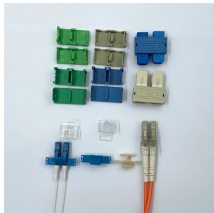

Smith-Blair Fiberglass Sleeve Seal Only Couplings are designed with push on gaskets. They are engineered to simplify installation and ensure a tight seal. The fiberglass sleeve couplings can be ...

Standard inventory available in Vinyl Ester Resin, Derakane ...

Choose from our selection of fiberglass sleeving, including over 36,300 products in a wide range of styles and sizes. Same and Next Day Delivery.

Techflex engineers & manufactures a wide range of braided sleeving products for wire, hose, and cable bundling & protection. Techflex products are a mainstay in almost every industry such as biomedical, ...

Standard inventory available in Vinyl Ester Resin, Derakane Momentum 411-350,470-300, 510C-350 & Hetron 922. To supply equivalent resin system can be available upon request.

These fittings have excellent corrosion resistance to handle a wide range of acids and other highly-corrosive chemicals. They are commonly used in metal surface treating applications, plating solution ...