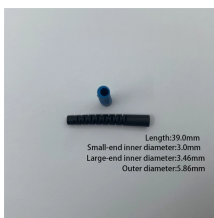

welcome to taobao purchase eight-point transparent floating tail fiberglass seedlings translucent fiberglass floor floor floor tag parts diy.

Straight hard tail (the same size at both ends), high-gloss magnifying paint is clear and eye-catching, color is eye-catching, and the visual float is obvious. The material is high-quality solid fiberglass.

The Floatzilla Float Tail is an add-on enhancement float designed to make your bait float and flutter from the bottom of lakes or other bodies of water. Anglers can confidently use their favorite soft worm and ...

Buy White Fiberglass Fiing Bobber Hard Tail 60cm Floating Head DIY Fiing Bait Material Durable Outdoor Cam Travel Gear at Aliexpress for . Find more 18, 100007201 and 100005537 products. ...

This is a half mount replica of a nice Seatrout. It is 29 inches long and looks like she just swam by the boat. A work of art. Perfect for indoors or out this fiberglass masterpiece can be painted to...