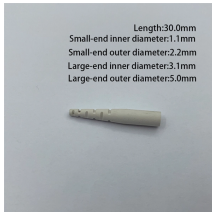

Each 12 Core Fiber Optic Tray provides space for mounting fiber splice protectors and excess fiber. 12 Core Fiber Optic Tray's divided into common splice tray, module integration and splitter tray.

Each tray provides space for mounting fiber splice protectors and excess fiber. The cables are left in the splice tray. The splice tray offers a unique and flexible splice and storage system.

Fiber optic splice tray is desired for optic fiber management, to provide a location for storage and protection to the fiber optical cable and splices, easy for installation, termination and movement.