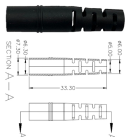

Fiber optic terminal box with 4 ports and 8 cores

Fiber optic terminal box with 4 ports and 8 cores

ETS Fiber Optic Distribution Box 4 Core - IP65 Waterproof, UV Resistant, FTTH, FTTx, Wall/Pole Mountable, Industrial Networks, Fusion Splicing, SC/LC/FC Adapters, Cable Management

Wholesale 4 ports 8 core LC Fiber Optical Terminal Box cassette-type at thunder-link ; 8-Year Gold Supplier, 3-Level Quality Control

The 4 port FTTH termination box is a professional enclosure designed to provide a reliable and efficient fiber termination solution for indoor fiber-to-the-home applications.

Optical termination box for outdoor usage with a capacity of four cores with SC simplex adapters, and eight cores with LC duplex adapters. IP66 protection.

SP-1602-8C fiber access termination box is able to hold up to 8 subscribers. It is used as a termination point for the feeder cable to connect with drop cable in FTTx network system. It integrates fiber ...

Our fiber optic terminal boxes come in various sizes and designs, including 2 ports, 4 ports, 8 ports, 16 ports, 24 ports, and 48 ports, providing flexibility for different applications.

FTB-104A, FTB-108A Series fiber terminal box, also called FTTH terminal box, or distribution box, is used in the end termination of residential buildings and villas, to fix and splice with pigtails.