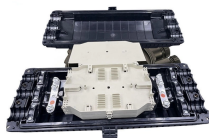

Mouser offers inventory, pricing, & datasheets for 100 Mb/s Singlemode Transceivers Fiber Optic Transmitters, Receivers, Transceivers.