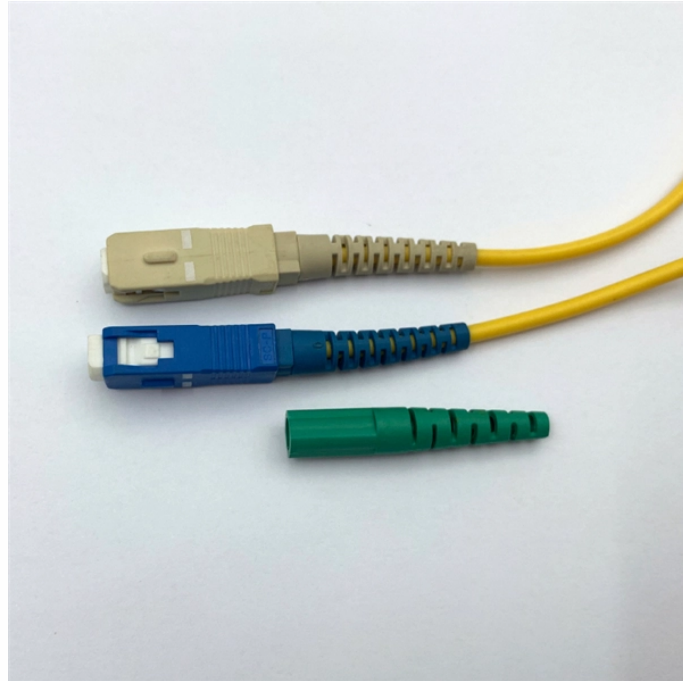

Fiber optic switch end

Overview

The fiber connector types, sometimes referred to as terminations, link fiber optic cables together through terminals, switches, adapters, and patch panels, by bridging the gap between their internal glass fibre.

Fiber optic switch end

Fiber connector, as critical components of fiber optic communication systems, play a vital role. In this article, I will introduce different fiber connectors types and fiber optic endfaces including their ...

We terminate fiber optic cable two ways - with connectors that can mate two fibers to create a temporary joint and/or connect the fiber to a piece of network gear or with splices which create a permanent ...

Fiber optic connectors, also known as terminations, connect two ends of fiber optic cables. This allows for quickly connecting and disconnecting. Learn more.

Fiber optic connectors, also known as terminations, connect two ends of fiber optic cables. This allows for quickly connecting and disconnecting. Learn ...