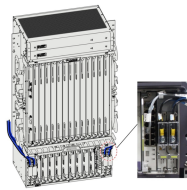

Fiber patch cords are one of the most widely used basic components in optical communications. UnitekFiber supplies FCSTSCLCMTRJ and PCAPCUPC patch cord in cheap price.