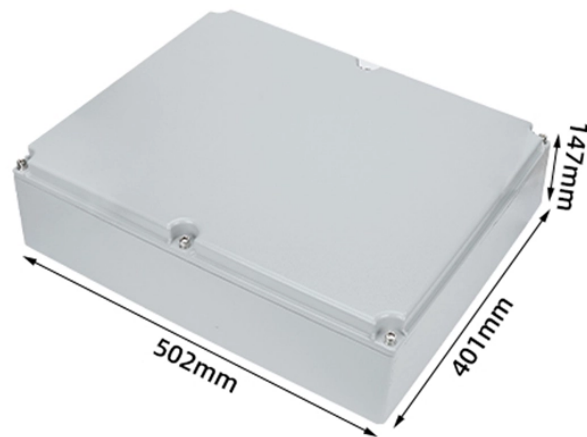

Fiber optic patch cords for APC and PC