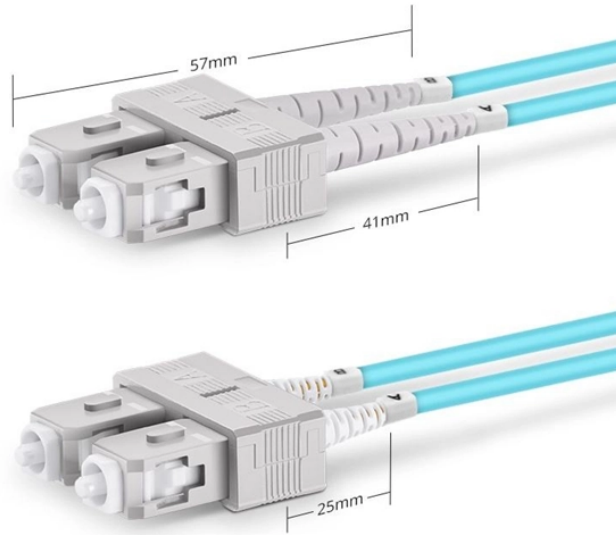

Fiber optic patch cord platform price

Duplex SC UPC