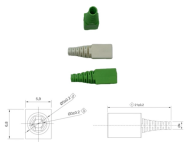

Learn about fiber optic patch cables, their types, construction, applications, and how to choose the right one for your network needs.

Explore our range of durable and high-performance fiber optic patch cables, designed to meet the demands of modern data centers and telecommunications networks.

Leviton has patch cords for every type of application. Multimode and single-mode cords are available in SC, ST, LC, or hybrid options.

Learn about SC, LC, FC, and ST fiber optic patch cords, their uses in FTTH, telecom, and data centers, and how to choose the right type.