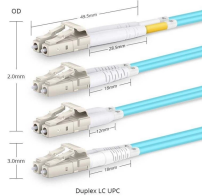

Fiber optic patch cord broadcast grade

Fiber optic patch cord broadcast grade

Learn about SC, LC, FC, and ST fiber optic patch cords, their uses in FTTH, telecom, and data centers, and how to choose the right type.

Explore fiber optic patch cords for telecom, data centers, and FTTH. From LC/SC to MPO/MTP and armored jumpers, ZION Communication offers high-quality, customizable fiber patch ...

Explore fiber optic patch cords for telecom, data centers, and FTTH. From LC/SC to MPO/MTP and armored jumpers, ZION Communication offers ...

Fiber Optic Patch Cord In this category, you will find various duplex and simplex LC/SC/FC/ST/Uniboot LC/MDC fiber optic patchcords, which are used to connect network devices such as switches, ...

Get low-loss fiber patch cables & cords with various connector options that support fiber optic cabling up to 400G. 100% tested. Customized cables available.