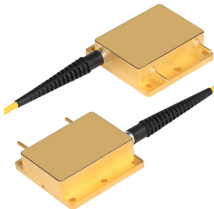

They are designed, manufactured and tested according to protocol and performance dictated by the industry standards. The quality of the components used to build our fiber optic patch cords ensures ...

Multi-mode fibers are better at gathering light. The larger core size allows transmission of a larger range of the spectrum. Multi-mode fibers can not travel as far as single mode, and they have less ...