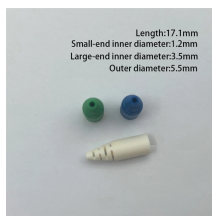

Amphenol duplex SC to LC fiber optic patch cords combine duplex zip-cord style 9u OS1 Single Mode Fiber (SMF) terminated with machine-polished 2x SC and 2x LC connectors. Available in standard ...