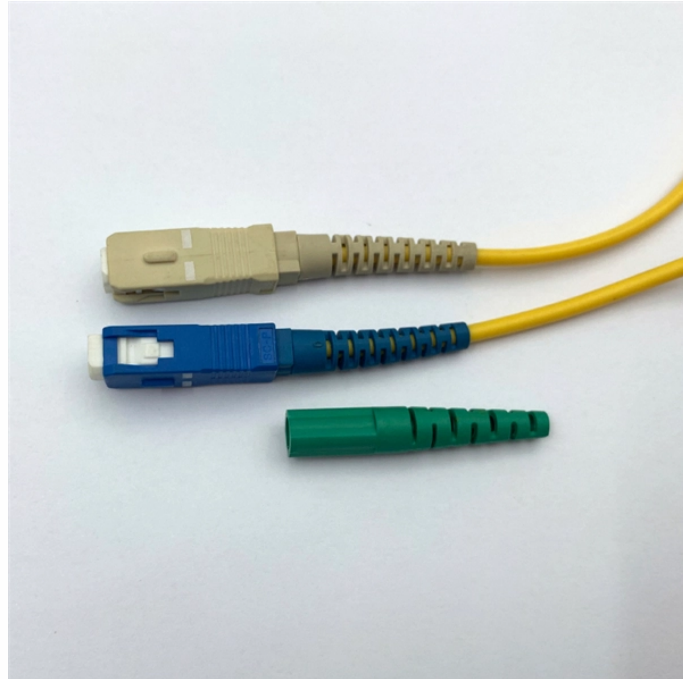

Fiber optic network cable socket panel 2-in-1 1-to-3