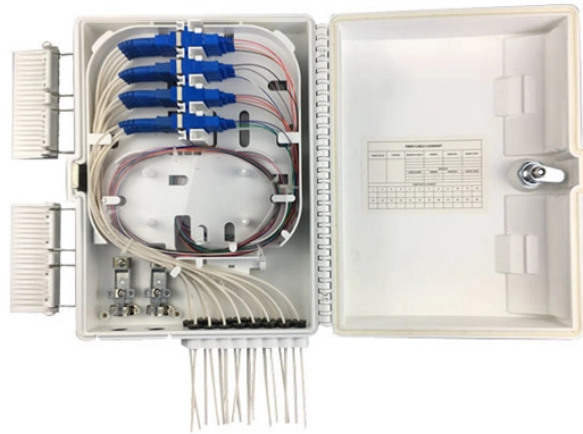

Fiber optic network accessory terminal box price