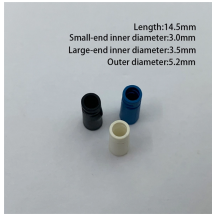

Best fiber optic fusion splicer machines at [fiberoptic.is](https://www.fiberoptic.is). Featuring core alignment and automatic fusion splicers for precise telecom and network fiber splicing.