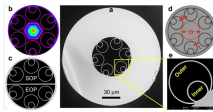

Fiber optic connector TL-WR842N

Fiber optic connector TL-WR842N

IMPORTANT: Model and hardware version availability varies by region. Please refer to your TP-Link regional website to determine product availability.