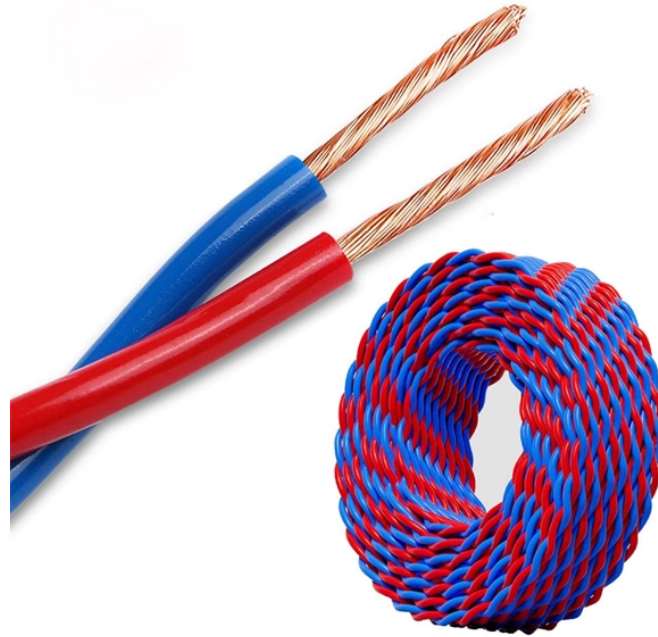

Fiber optic cable under Portugal

Overview

EllaLink connects Europe and Latin America via a direct submarine cable from Sines, Portugal to Fortaleza, Brazil — lowest transatlantic latency. The Submarine Cable Map is a free and regularly updated resource from TeleGeography. By doing so. Today, we're announcing Sol, a new transatlantic subsea cable system to connect the U., Bermuda, the Azores, and Spain. Alongside the Nuvem subsea cable, Sol completes our unique. The EllaLink cable is not merely a collection of wires resting on the ocean floor; it is a sophisticated engineering feat designed to facilitate high-capacity, low-latency data transfer between Europe and South America.

Fiber optic cable under Portugal

EllaLink connects Europe and Latin America via a direct submarine cable from Sines, Portugal to Fortaleza, Brazil — lowest transatlantic latency.

8-Port PLC Fiber Splitter Box
12-Port SC Fiber Splitter Box

Today, we're announcing Sol, a new transatlantic subsea cable system to connect the U.S., Bermuda, the Azores, and Spain. Sol translates to “sun” in Spanish and Portuguese, a nod to the ...

The EllaLink fiber optic cable is a new submarine cable system that connects Europe and South America, specifically Portugal and Brazil. It provides high-capacity connectivity and low latency ...

A cutting-edge fiber optic cable connecting Portugal and Latin America has arrived in Sines. The project is possible thanks to the crucial role of the education and research community.

EllaLink is reinforcing the Portuguese interconnection system by developing the Olisipo submarine cable system within Portugal from Sines to Lisbon. EllaLink highlights that through the ...