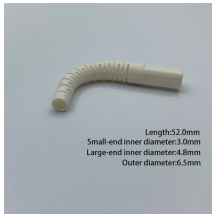

Eat more fiber with six easy expert tips for daily gut health and digestion. Learn simple ways to add fiber to your diet, including foods and habits to try.